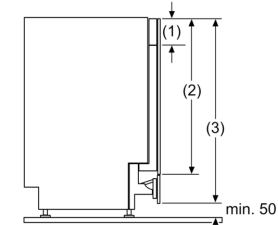

Accessories dishwashers SMZ5003

Product group: Accessory
Brand: Bosch
Product name / series name:
SKU: SMZ5003
Internal article number: 000000000000648174
EAN code: 4242002476254
Product Packaging Dimensions (HxWxD): 1.73 x 13.22 x 10.19
Net Weight: 1.000 lbs
Gross Weight: 2.000 lbs
Quantity per packing unit: 1
Standard number of units per pallet: 200
UPC code: 825225876281

Accessories dishwashers SMZ5003

- (1) for appliances with panel:
panel height: 114-143 mm
(2) 81.5 cm tall appliance: 650-675 mm
86.5 cm tall appliance: 700-725 mm

- (3) 81.5 cm tall appliance: min. 755 mm
86.5 cm tall appliance: min. 805 mm

measurements in mm