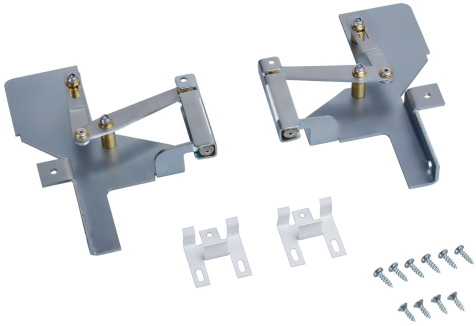

Accessories dishwashers SMZ5003

Product group: Accessory
Brand: Bosch
Product name / series name:
SKU: SMZ5003
Internal article number: 000000000000648174
EAN code: 4242002476254
Product Packaging Dimensions (HxWxD): 1.73 x 13.22 x 10.19
Net Weight: 1.000 lbs
Gross Weight: 2.000 lbs
Quantity per packing unit: 1
Standard number of units per pallet: 200
UPC code: 825225876281

Accessories dishwashers SMZ5003

- (1) for appliances with panel:
panel height: 114-143 mm
(2) 81.5 cm tall appliance: 650-675 mm
86.5 cm tall appliance: 700-725 mm

- (3) 81.5 cm tall appliance: min. 755 mm
86.5 cm tall appliance: min. 805 mm