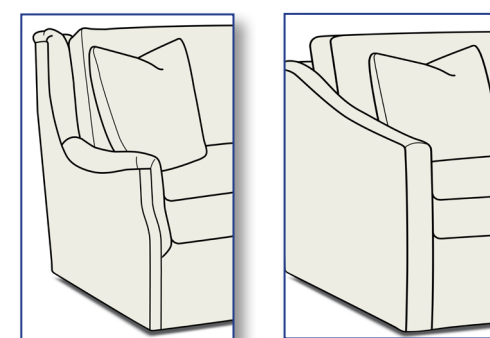

DIMENSIONS

HUNTINGTON HOUSE

ARM OPTIONS (4-7")

(7B) ASHBY
7" Padded Tux Arm

(4E) AVERY
4" Track Arm

(5A) BENTLEY
5" Key Arm

(5C) BRADFORD
5" Shelter Arm

(5F) HARPER
5" Saddle Arm

(4G) LAUREN
4" Tux Slope Arm

(6D) WESTON
6" Track Arm

BASE OPTIONS (3 Seat Heights)

18" SEAT HEIGHT (2" Base Height)

(SH18-01) Low Cylinder
(SH18-02) Low Taper
(SH18-03) Low Block
(SH18-G1) Low Hidden
(SH18-A1) 9" Low Skirt

19" SEAT HEIGHT (3" Base Height)

(SH19-01) Mid Taper 4.75" Wide
(SH19-02) Mid Taper 3.5" Wide
(SH19-A1) 10" Mid Skirt

20" SEAT HEIGHT (4" Base Height)

(SH20-01) Tall Beaded Post
(SH20-02) Tall Taper
(SH20-A1) 11" Tall Skirt

SWIVEL BASE (Chairs Only)

(SH18-SW) 18" Seat Height
(SH19-SW) 19" Seat Height
(SH20-SW) 20" Seat Height

BACK OPTIONS 4 Styles Available Tall & Low Back

(BT)-BOX BORDER BACK TALL
(BL)-BOX BORDER BACK LOW
(PT)-BED PILLOW BACK TALL
(PL)-BED PILLOW BACK LOW
(KT)-KNIFE EDGE BACK TALL
(KL)-KNIFE EDGE BACK LOW
(MT)-MODERN BOX BACK TALL
(ML)-MODERN BOX BACK LOW