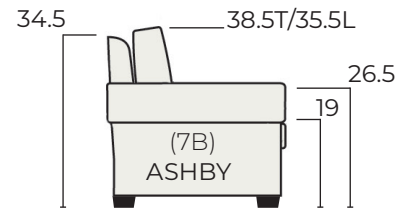

-23 Left Arm Sofa
4-7" ARM 66/72/78/84/90 4-7" ARM
Inside Widths

-22 Right Arm Sofa
66/72/78/84/90 4-7" ARM
Inside Widths

-51 Armless Chair
22/24/26/28/30 Overall Widths

-43 Left Arm Loveseat
4-7" ARM 44/48/52/56/60 4-7" ARM
Inside Widths

-42 Right Arm Loveseat
44/48/52/56/60 4-7" ARM
Inside Widths

-31 Square Corner
36/38/40 Overall Widths/Depths

HOW TO ORDER:

DEPTH	ITEM	INSIDE WIDTH	SEAT HEIGHT-BASE SELECTION	ARM	BACK	BACK FILL
D 36	- 20	/ 90	/ SH18-01	/ 4E	- BL	BD

36	20	Multiple Size Options See Inside Widths Above *USE "XX" For -31	SH18-01 Low Cylinder SH18-02 Low Taper SH18-03 Low Block SH18-G1 Low Hidden SH18-A1 Low Skirt 9" SH18-SW 18" Seat Height Swivel SH19-01 Mid Taper 4.75"W SH19-02 Mid Taper 3.5"W SH19-A1 Mid Skirt 10" SH19-SW 19" Seat Height Swivel SH20-01 Tall Beaded Post SH20-02 Tall Taper SH20-A1 Tall Skirt 11" SH20-SW 20" Seat Height Swivel	4E 4" Track 4G 4" Tux Slope 5A 5" Key 5C 5" Shelter 5F 5" Saddle 6D 6" Track 7B 7" Padded Tux NA Armless Items Use for -31 & -51	* BL - Box Border Low BT - Box Border Tall KL - Knife Edge Low KT - Knife Edge Tall ML - Modern Box Low MT - Modern Box Tall PL - Bed Pillow Low PT - Bed Pillow Tall	BD Blend Down (Standard) FF Fiber Fill *Upcharge to change.
38	22/23					
40	28					
	31					
	40					
	42/43					
	50					
	55					
	56					
	70					

SEAT/ARM/BACK DIMENSIONS BY BASE HEIGHT

2" BASE 18" Seat Height

3" BASE 19" Seat Height

4" BASE 20" Seat Height

D36-23/84/SH19-A1/4G-BT-BD
D36-31/XX/SH19-A1/4G-BT-BD
D36-42/56/SH19-A1/4G-BT-BD
 Lauren Arm / Mid Skirt Base - 19" Seat Height