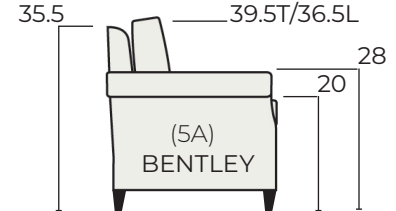

36	20	Multiple Size Options See Inside Widths Above *USE "XX" For -31	SH18-01 Low Cylinder SH18-02 Low Taper SH18-03 Low Block SH18-G1 Low Hidden SH18-A1 Low Skirt 9" SH18-SW 18" Seat Height Swivel SH19-01 Mid Taper 4.75"W SH19-02 Mid Taper 3.5"W SH19-A1 Mid Skirt 10" SH19-SW 19" Seat Height Swivel SH20-01 Tall Beaded Post SH20-02 Tall Taper SH20-A1 Tall Skirt 11" SH20-SW 20" Seat Height Swivel	4E 4" Track 4G 4" Tux Slope 5A 5" Key 5C 5" Shelter 5F 5" Saddle 6D 6" Track 7B 7" Padded Tux NA Armless Items Use for -31 & -51	* BL - Box Border Low BT - Box Border Tall KL - Knife Edge Low KT - Knife Edge Tall ML - Modern Box Low MT - Modern Box Tall PL - Bed Pillow Low PT - Bed Pillow Tall	BD Blend Down (Standard) FF Fiber Fill *Upcharge to change.
38	22/23					
40	28					
	31					
	40					
	42/43					
	50					
	55					
	56					
	70					

SEAT/ARM/BACK DIMENSIONS BY BASE HEIGHT

2" BASE 18" Seat Height

3" BASE 19" Seat Height

4" BASE 20" Seat Height

D36-23/84/SH19-A1/4G-BT-BD
D36-31/XX/SH19-A1/4G-BT-BD
D36-42/56/SH19-A1/4G-BT-BD
 Lauren Arm / Mid Skirt Base - 19" Seat Height

D38-20/90/SH19-01/6D-BL-BD
 Weston Arm / Mid Taper Base - 19" Seat Height

D40-70/78/SH18-03/5C-BT-BD
 Bradford Arm / Low Block Base - 18" Seat Height
 Optional Accent Nails

D38-28/106/SH20-01/5F-BT-BD
 Harper Arm / Tall Beaded Base - 18" Seat Height
 Optional Accent Nails