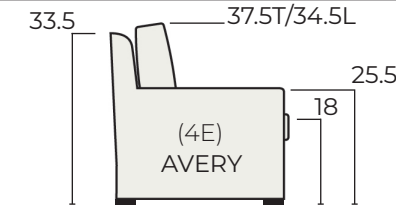

-42 Right Arm Loveseat
44/48/52/56/60 4-7" ARM
Inside Widths

-31 Square Corner
36/38/40 Overall Widths/Depths

HOW TO ORDER:

DEPTH	ITEM	INSIDE WIDTH	SEAT HEIGHT-BASE SELECTION	ARM	BACK	BACK FILL
D 36	- 20	/ 90	/ SH18-01	/ 4E	- BL	BD

36	20	Multiple Size Options See Inside Widths Above *USE "XX" For -31	SH18-01 Low Cylinder SH18-02 Low Taper SH18-03 Low Block SH18-G1 Low Hidden SH18-A1 Low Skirt 9" SH18-SW 18" Seat Height Swivel SH19-01 Mid Taper 4.75"W SH19-02 Mid Taper 3.5"W SH19-A1 Mid Skirt 10" SH19-SW 19" Seat Height Swivel SH20-01 Tall Beaded Post SH20-02 Tall Taper SH20-A1 Tall Skirt 11" SH20-SW 20" Seat Height Swivel	4E 4" Track 4G 4" Tux Slope 5A 5" Key 5C 5" Shelter 5F 5" Saddle 6D 6" Track 7B 7" Padded Tux NA Armless Items Use for -31 & -51	* BL - Box Border Low BT - Box Border Tall KL - Knife Edge Low KT - Knife Edge Tall ML - Modern Box Low MT - Modern Box Tall PL - Bed Pillow Low PT - Bed Pillow Tall	BD Blend Down (Standard) FF Fiber Fill *Upcharge to change.
38	22/23					
40	28					
	31					
	40					
	42/43					
	50					
	55					
	56					
	70					

SEAT/ARM/BACK DIMENSIONS BY BASE HEIGHT

2" BASE 18" Seat Height

3" BASE 19" Seat Height

4" BASE 20" Seat Height

D36-23/84/SH19-A1/4G-BT-BD
D36-31/XX/SH19-A1/4G-BT-BD
D36-42/56/SH19-A1/4G-BT-BD
 Lauren Arm / Mid Skirt Base - 19" Seat Height