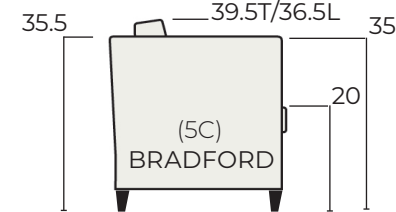

36	20	Multiple Size Options See Inside Widths Above *USE "XX" For -31	SH18-01 Low Cylinder SH18-02 Low Taper SH18-03 Low Block SH18-G1 Low Hidden SH18-A1 Low Skirt 9" SH18-SW 18" Seat Height Swivel SH19-01 Mid Taper 4.75"W SH19-02 Mid Taper 3.5"W SH19-A1 Mid Skirt 10" SH19-SW 19" Seat Height Swivel SH20-01 Tall Beaded Post SH20-02 Tall Taper SH20-A1 Tall Skirt 11" SH20-SW 20" Seat Height Swivel	4E 4" Track 4G 4" Tux Slope 5A 5" Key 5C 5" Shelter 5F 5" Saddle 6D 6" Track 7B 7" Padded Tux NA Armless Items Use for -31 & -51	* BL - Box Border Low BT - Box Border Tall KL - Knife Edge Low KT - Knife Edge Tall ML - Modern Box Low MT - Modern Box Tall PL - Bed Pillow Low PT - Bed Pillow Tall	BD Blend Down (Standard) FF Fiber Fill *Upcharge to change.
38	22/23					
40	28					
	31					
	40					
	42/43					
	50					
	55					
	56					
	70					

SEAT/ARM/BACK DIMENSIONS BY BASE HEIGHT

2" BASE 18" Seat Height

3" BASE 19" Seat Height

4" BASE 20" Seat Height

D36-23/84/SH19-A1/4G-BT-BD
D36-31/XX/SH19-A1/4G-BT-BD
D36-42/56/SH19-A1/4G-BT-BD
 Lauren Arm / Mid Skirt Base - 19" Seat Height