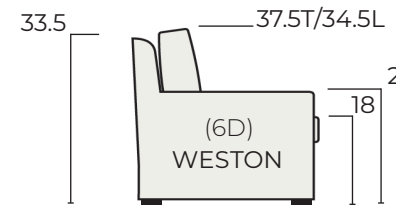

-42 Right Arm Loveseat
44/48/52/56/60 4-7" ARM
Inside Widths

-31 Square Corner
36/38/40 Overall Widths/Depths

HOW TO ORDER:

DEPTH	ITEM	INSIDE WIDTH	SEAT HEIGHT-BASE SELECTION	ARM	BACK	BACK FILL
D 36	- 20	/ 90	/ SH18-01	/ 4E	- BL	BD

36	20	Multiple Size Options See Inside Widths Above *USE "XX" For -31	SH18-01 Low Cylinder SH18-02 Low Taper SH18-03 Low Block SH18-G1 Low Hidden SH18-A1 Low Skirt 9" SH18-SW 18" Seat Height Swivel SH19-01 Mid Taper 4.75"W SH19-02 Mid Taper 3.5"W SH19-A1 Mid Skirt 10" SH19-SW 19" Seat Height Swivel SH20-01 Tall Beaded Post SH20-02 Tall Taper SH20-A1 Tall Skirt 11" SH20-SW 20" Seat Height Swivel	4E 4" Track 4G 4" Tux Slope 5A 5" Key 5C 5" Shelter 5F 5" Saddle 6D 6" Track 7B 7" Padded Tux NA Armless Items Use for -31 & -51	* BL - Box Border Low BT - Box Border Tall KL - Knife Edge Low KT - Knife Edge Tall ML - Modern Box Low MT - Modern Box Tall PL - Bed Pillow Low PT - Bed Pillow Tall	BD Blend Down (Standard) FF Fiber Fill *Upcharge to change.
38	22/23					
40	28					
	31					
	40					
	42/43					
	50					
	55					
	56					
	70					

SEAT/ARM/BACK DIMENSIONS BY BASE HEIGHT

2" BASE 18" Seat Height

3" BASE 19" Seat Height

4" BASE 20" Seat Height

D36-23/84/SH19-A1/4G-BT-BD
D36-31/XX/SH19-A1/4G-BT-BD
D36-42/56/SH19-A1/4G-BT-BD
 Lauren Arm / Mid Skirt Base - 19" Seat Height