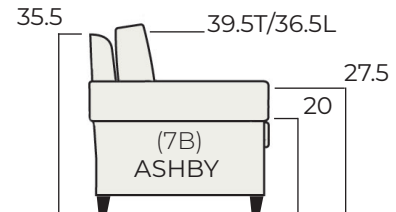

36	20	Multiple Size Options See Inside Widths Above *USE "XX" For -31	SH18-01 Low Cylinder SH18-02 Low Taper SH18-03 Low Block SH18-G1 Low Hidden SH18-A1 Low Skirt 9" SH18-SW 18" Seat Height Swivel SH19-01 Mid Taper 4.75"W SH19-02 Mid Taper 3.5"W SH19-A1 Mid Skirt 10" SH19-SW 19" Seat Height Swivel SH20-01 Tall Beaded Post SH20-02 Tall Taper SH20-A1 Tall Skirt 11" SH20-SW 20" Seat Height Swivel	4E 4" Track 4G 4" Tux Slope 5A 5" Key 5C 5" Shelter 5F 5" Saddle 6D 6" Track 7B 7" Padded Tux NA Armless Items Use for -31 & -51	* BL - Box Border Low BT - Box Border Tall KL - Knife Edge Low KT - Knife Edge Tall ML - Modern Box Low MT - Modern Box Tall PL - Bed Pillow Low PT - Bed Pillow Tall	BD Blend Down (Standard) FF Fiber Fill *Upcharge to change.
38	22/23					
40	28					
	31					
	40					
	42/43					
	50					
	55					
	56					
	70					

SEAT/ARM/BACK DIMENSIONS BY BASE HEIGHT

2" BASE 18" Seat Height

3" BASE 19" Seat Height

4" BASE 20" Seat Height

D36-23/84/SH19-A1/4G-BT-BD
D36-31/XX/SH19-A1/4G-BT-BD
D36-42/56/SH19-A1/4G-BT-BD
 Lauren Arm / Mid Skirt Base - 19" Seat Height

D38-20/90/SH19-01/6D-BL-BD
 Weston Arm / Mid Taper Base - 19" Seat Height

D40-70/78/SH18-03/5C-BT-BD
 Bradford Arm / Low Block Base - 18" Seat Height
 Optional Accent Nails

D38-28/106/SH20-01/5F-BT-BD
 Harper Arm / Tall Beaded Base - 18" Seat Height
 Optional Accent Nails