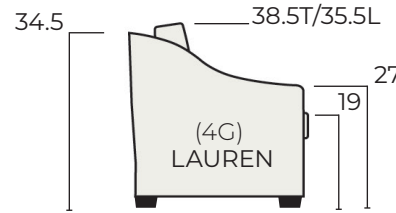

-23 Left Arm Sofa
4-7" ARM 66/72/78/84/90 4-7" ARM
Inside Widths

-22 Right Arm Sofa
66/72/78/84/90 4-7" ARM
Inside Widths

-51 Armless Chair
22/24/26/28/30 Overall Widths

-43 Left Arm Loveseat
4-7" ARM 44/48/52/56/60 4-7" ARM
Inside Widths

-42 Right Arm Loveseat
44/48/52/56/60 4-7" ARM
Inside Widths

-31 Square Corner
36/38/40 Overall Widths/Depths

HOW TO ORDER:

DEPTH	ITEM	INSIDE WIDTH	SEAT HEIGHT-BASE SELECTION	ARM	BACK	BACK FILL
D 36	- 20	/ 90	/ SH18-01	/ 4E	- BL	BD

36	20	Multiple Size Options See Inside Widths Above *USE "XX" For -31	SH18-01 Low Cylinder SH18-02 Low Taper SH18-03 Low Block SH18-G1 Low Hidden SH18-A1 Low Skirt 9" SH18-SW 18" Seat Height Swivel SH19-01 Mid Taper 4.75"W SH19-02 Mid Taper 3.5"W SH19-A1 Mid Skirt 10" SH19-SW 19" Seat Height Swivel SH20-01 Tall Beaded Post SH20-02 Tall Taper SH20-A1 Tall Skirt 11" SH20-SW 20" Seat Height Swivel	4E 4" Track 4G 4" Tux Slope 5A 5" Key 5C 5" Shelter 5F 5" Saddle 6D 6" Track 7B 7" Padded Tux NA Armless Items Use for -31 & -51	* BL - Box Border Low BT - Box Border Tall KL - Knife Edge Low KT - Knife Edge Tall ML - Modern Box Low MT - Modern Box Tall PL - Bed Pillow Low PT - Bed Pillow Tall	BD Blend Down (Standard) FF Fiber Fill *Upcharge to change.
38	22/23					
40	28					
	31					
	40					
	42/43					
	50					
	55					
	56					
	70					

SEAT/ARM/BACK DIMENSIONS BY BASE HEIGHT

2" BASE 18" Seat Height

3" BASE 19" Seat Height

4" BASE 20" Seat Height

D36-23/84/SH19-A1/4G-BT-BD
D36-31/XX/SH19-A1/4G-BT-BD
D36-42/56/SH19-A1/4G-BT-BD
 Lauren Arm / Mid Skirt Base - 19" Seat Height