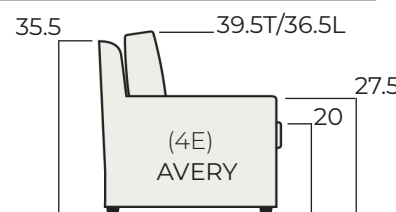

36	20	Multiple Size Options See Inside Widths Above *USE "XX" For -31	SH18-01 Low Cylinder SH18-02 Low Taper SH18-03 Low Block SH18-G1 Low Hidden SH18-A1 Low Skirt 9" SH18-SW 18" Seat Height Swivel SH19-01 Mid Taper 4.75"W SH19-02 Mid Taper 3.5"W SH19-A1 Mid Skirt 10" SH19-SW 19" Seat Height Swivel SH20-01 Tall Beaded Post SH20-02 Tall Taper SH20-A1 Tall Skirt 11" SH20-SW 20" Seat Height Swivel	4E 4" Track 4G 4" Tux Slope 5A 5" Key 5C 5" Shelter 5F 5" Saddle 6D 6" Track 7B 7" Padded Tux NA Armless Items Use for -31 & -51	* BL - Box Border Low BT - Box Border Tall KL - Knife Edge Low KT - Knife Edge Tall ML - Modern Box Low MT - Modern Box Tall PL - Bed Pillow Low PT - Bed Pillow Tall	BD Blend Down (Standard) FF Fiber Fill *Upcharge to change.
38	22/23					
40	28					
	31					
	40					
	42/43					
	50					
	55					
	56					
	70					

SEAT/ARM/BACK DIMENSIONS BY BASE HEIGHT

2" BASE 18" Seat Height

3" BASE 19" Seat Height

4" BASE 20" Seat Height

D36-23/84/SH19-A1/4G-BT-BD
D36-31/XX/SH19-A1/4G-BT-BD
D36-42/56/SH19-A1/4G-BT-BD
 Lauren Arm / Mid Skirt Base - 19" Seat Height