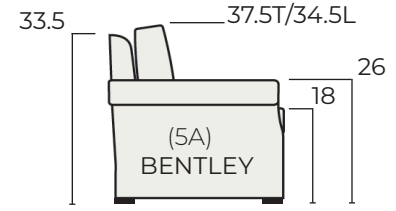

-23 Left Arm Sofa
4-7" ARM 66/72/78/84/90 4-7" ARM
Inside Widths

-22 Right Arm Sofa
66/72/78/84/90 4-7" ARM
Inside Widths

-51 Armless Chair
22/24/26/28/30 Overall Widths

-43 Left Arm Loveseat
4-7" ARM 44/48/52/56/60 4-7" ARM
Inside Widths

-42 Right Arm Loveseat
44/48/52/56/60 4-7" ARM
Inside Widths

-31 Square Corner
36/38/40 Overall Widths/Depths

HOW TO ORDER:

DEPTH	ITEM	INSIDE WIDTH	SEAT HEIGHT-BASE SELECTION	ARM	BACK	BACK FILL
D 36	- 20	/ 90	/ SH18-01	/ 4E	- BL	BD

36	20	Multiple Size Options See Inside Widths Above *USE "XX" For -31	SH18-01 Low Cylinder SH18-02 Low Taper SH18-03 Low Block SH18-G1 Low Hidden SH18-A1 Low Skirt 9" SH18-SW 18" Seat Height Swivel SH19-01 Mid Taper 4.75"W SH19-02 Mid Taper 3.5"W SH19-A1 Mid Skirt 10" SH19-SW 19" Seat Height Swivel SH20-01 Tall Beaded Post SH20-02 Tall Taper SH20-A1 Tall Skirt 11" SH20-SW 20" Seat Height Swivel	4E 4" Track 4G 4" Tux Slope 5A 5" Key 5C 5" Shelter 5F 5" Saddle 6D 6" Track 7B 7" Padded Tux NA Armless Items Use for -31 & -51	* BL - Box Border Low BT - Box Border Tall KL - Knife Edge Low KT - Knife Edge Tall ML - Modern Box Low MT - Modern Box Tall PL - Bed Pillow Low PT - Bed Pillow Tall	BD Blend Down (Standard) FF Fiber Fill *Upcharge to change.
38	22/23					
40	28					
	31					
	40					
	42/43					
	50					
	55					
	56					
	70					

SEAT/ARM/BACK DIMENSIONS BY BASE HEIGHT

2" BASE 18" Seat Height

3" BASE 19" Seat Height

4" BASE 20" Seat Height

D36-23/84/SH19-A1/4G-BT-BD
D36-31/XX/SH19-A1/4G-BT-BD
D36-42/56/SH19-A1/4G-BT-BD
 Lauren Arm / Mid Skirt Base - 19" Seat Height