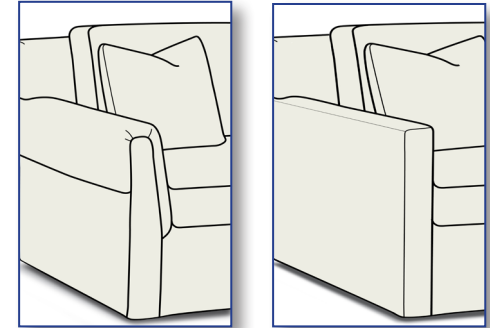

DIMENSIONS

HUNTINGTON HOUSE

ARM OPTIONS (4-7")

(7B) ASHBY
7" Padded Tux Arm

(4E) AVERY
4" Track Arm

(5A) BENTLEY
5" Key Arm

(5C) BRADFORD
5" Shelter Arm

(5F) HARPER
5" Saddle Arm

(4G) LAUREN
4" Tux Slope Arm

(6D) WESTON
6" Track Arm

BASE OPTIONS (3 Seat Heights)

18" SEAT HEIGHT (2" Base Height)

(SH18-01) Low Cylinder
(SH18-02) Low Taper
(SH18-03) Low Block
(SH18-G1) Low Hidden
(SH18-A1) 9" Low Skirt

19" SEAT HEIGHT (3" Base Height)

(SH19-01) Mid Taper 4.75" Wide
(SH19-02) Mid Taper 3.5" Wide
(SH19-A1) 10" Mid Skirt

20" SEAT HEIGHT (4" Base Height)

(SH20-01) Tall Beaded Post
(SH20-02) Tall Taper
(SH20-A1) 11" Tall Skirt

SWIVEL BASE (Chairs Only)

(SH18-SW) 18" Seat Height
(SH19-SW) 19" Seat Height
(SH20-SW) 20" Seat Height

BACK OPTIONS 4 Styles Available Tall & Low Back

(BT)-BOX BORDER BACK TALL
(BL)-BOX BORDER BACK LOW
(PT)-BED PILLOW BACK TALL
(PL)-BED PILLOW BACK LOW
(KT)-KNIFE EDGE BACK TALL
(KL)-KNIFE EDGE BACK LOW
(MT)-MODERN BOX BACK TALL
(ML)-MODERN BOX BACK LOW