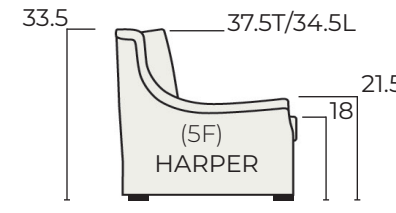

-23 Left Arm Sofa
4-7" ARM 66/72/78/84/90 4-7" ARM
Inside Widths

-22 Right Arm Sofa
66/72/78/84/90 4-7" ARM
Inside Widths

-51 Armless Chair
22/24/26/28/30 Overall Widths

-43 Left Arm Loveseat
4-7" ARM 44/48/52/56/60 4-7" ARM
Inside Widths

-42 Right Arm Loveseat
44/48/52/56/60 4-7" ARM
Inside Widths

-31 Square Corner
36/38/40 Overall Widths/Depths

HOW TO ORDER:

DEPTH	ITEM	INSIDE WIDTH	SEAT HEIGHT-BASE SELECTION	ARM	BACK	BACK FILL
D 36	- 20	/ 90	/ SH18-01	/ 4E	- BL	BD

36	20	Multiple Size Options See Inside Widths Above *USE "XX" For -31	SH18-01 Low Cylinder SH18-02 Low Taper SH18-03 Low Block SH18-G1 Low Hidden SH18-A1 Low Skirt 9" SH18-SW 18" Seat Height Swivel SH19-01 Mid Taper 4.75"W SH19-02 Mid Taper 3.5"W SH19-A1 Mid Skirt 10" SH19-SW 19" Seat Height Swivel SH20-01 Tall Beaded Post SH20-02 Tall Taper SH20-A1 Tall Skirt 11" SH20-SW 20" Seat Height Swivel	4E 4" Track 4G 4" Tux Slope 5A 5" Key 5C 5" Shelter 5F 5" Saddle 6D 6" Track 7B 7" Padded Tux NA Armless Items Use for -31 & -51	* BL - Box Border Low BT - Box Border Tall KL - Knife Edge Low KT - Knife Edge Tall ML - Modern Box Low MT - Modern Box Tall PL - Bed Pillow Low PT - Bed Pillow Tall	BD Blend Down (Standard) FF Fiber Fill *Upcharge to change.
38	22/23					
40	28					
	31					
	40					
	42/43					
	50					
	55					
	56					
	70					

SEAT/ARM/BACK DIMENSIONS BY BASE HEIGHT

2" BASE 18" Seat Height

3" BASE 19" Seat Height

4" BASE 20" Seat Height

D36-23/84/SH19-A1/4G-BT-BD
D36-31/XX/SH19-A1/4G-BT-BD
D36-42/56/SH19-A1/4G-BT-BD
 Lauren Arm / Mid Skirt Base - 19" Seat Height