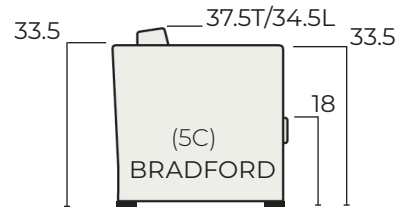

-42 Right Arm Loveseat
44/48/52/56/60 4-7" ARM
Inside Widths

-31 Square Corner
36/38/40 Overall Widths/Depths

HOW TO ORDER:

DEPTH	ITEM	INSIDE WIDTH	SEAT HEIGHT-BASE SELECTION	ARM	BACK	BACK FILL
D 36	- 20	/ 90	/ SH18-01	/ 4E	- BL	BD

36	20	Multiple Size Options See Inside Widths Above *USE "XX" For -31	SH18-01 Low Cylinder SH18-02 Low Taper SH18-03 Low Block SH18-G1 Low Hidden SH18-A1 Low Skirt 9" SH18-SW 18" Seat Height Swivel SH19-01 Mid Taper 4.75"W SH19-02 Mid Taper 3.5"W SH19-A1 Mid Skirt 10" SH19-SW 19" Seat Height Swivel SH20-01 Tall Beaded Post SH20-02 Tall Taper SH20-A1 Tall Skirt 11" SH20-SW 20" Seat Height Swivel	4E 4" Track 4G 4" Tux Slope 5A 5" Key 5C 5" Shelter 5F 5" Saddle 6D 6" Track 7B 7" Padded Tux NA Armless Items Use for -31 & -51	* BL - Box Border Low BT - Box Border Tall KL - Knife Edge Low KT - Knife Edge Tall ML - Modern Box Low MT - Modern Box Tall PL - Bed Pillow Low PT - Bed Pillow Tall	BD Blend Down (Standard) FF Fiber Fill *Upcharge to change.
38	22/23					
40	28					
	31					
	40					
	42/43					
	50					
	55					
	56					
	70					

SEAT/ARM/BACK DIMENSIONS BY BASE HEIGHT

2" BASE 18" Seat Height

3" BASE 19" Seat Height

4" BASE 20" Seat Height

D36-23/84/SH19-A1/4G-BT-BD
D36-31/XX/SH19-A1/4G-BT-BD
D36-42/56/SH19-A1/4G-BT-BD
 Lauren Arm / Mid Skirt Base - 19" Seat Height