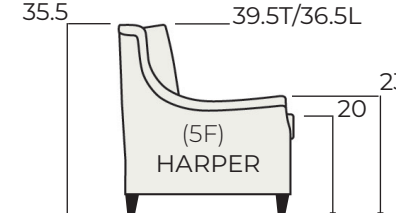

36	20	Multiple Size Options See Inside Widths Above *USE "XX" For -31	SH18-01 Low Cylinder SH18-02 Low Taper SH18-03 Low Block SH18-G1 Low Hidden SH18-A1 Low Skirt 9" SH18-SW 18" Seat Height Swivel SH19-01 Mid Taper 4.75"W SH19-02 Mid Taper 3.5"W SH19-A1 Mid Skirt 10" SH19-SW 19" Seat Height Swivel SH20-01 Tall Beaded Post SH20-02 Tall Taper SH20-A1 Tall Skirt 11" SH20-SW 20" Seat Height Swivel	4E 4" Track 4G 4" Tux Slope 5A 5" Key 5C 5" Shelter 5F 5" Saddle 6D 6" Track 7B 7" Padded Tux NA Armless Items Use for -31 & -51	* BL - Box Border Low BT - Box Border Tall KL - Knife Edge Low KT - Knife Edge Tall ML - Modern Box Low MT - Modern Box Tall PL - Bed Pillow Low PT - Bed Pillow Tall	BD Blend Down (Standard) FF Fiber Fill *Upcharge to change.
38	22/23					
40	28					
	31					
	40					
	42/43					
	50					
	55					
	56					
	70					

SEAT/ARM/BACK DIMENSIONS BY BASE HEIGHT

2" BASE 18" Seat Height

3" BASE 19" Seat Height

4" BASE 20" Seat Height

D36-23/84/SH19-A1/4G-BT-BD
D36-31/XX/SH19-A1/4G-BT-BD
D36-42/56/SH19-A1/4G-BT-BD
 Lauren Arm / Mid Skirt Base - 19" Seat Height

D38-20/90/SH19-01/6D-BL-BD
 Weston Arm / Mid Taper Base - 19" Seat Height

D40-70/78/SH18-03/5C-BT-BD
 Bradford Arm / Low Block Base - 18" Seat Height
 Optional Accent Nails

D38-28/106/SH20-01/5F-BT-BD
 Harper Arm / Tall Beaded Base - 18" Seat Height
 Optional Accent Nails