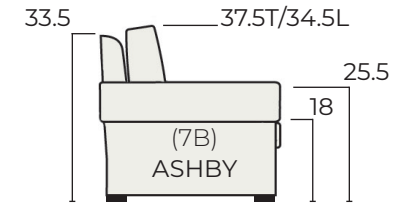

-23 Left Arm Sofa
4-7" ARM 66/72/78/84/90 4-7" ARM
Inside Widths

-22 Right Arm Sofa
66/72/78/84/90 4-7" ARM
Inside Widths

-51 Armless Chair
22/24/26/28/30 Overall Widths

-43 Left Arm Loveseat
4-7" ARM 44/48/52/56/60 4-7" ARM
Inside Widths

-42 Right Arm Loveseat
44/48/52/56/60 4-7" ARM
Inside Widths

-31 Square Corner
36/38/40 Overall Widths/Depths

HOW TO ORDER:

DEPTH	ITEM	INSIDE WIDTH	SEAT HEIGHT-BASE SELECTION	ARM	BACK	BACK FILL
D 36	- 20	/ 90	/ SH18-01	/ 4E	- BL	BD

36	20	Multiple Size Options See Inside Widths Above *USE "XX" For -31	SH18-01 Low Cylinder SH18-02 Low Taper SH18-03 Low Block SH18-G1 Low Hidden SH18-A1 Low Skirt 9" SH18-SW 18" Seat Height Swivel SH19-01 Mid Taper 4.75"W SH19-02 Mid Taper 3.5"W SH19-A1 Mid Skirt 10" SH19-SW 19" Seat Height Swivel SH20-01 Tall Beaded Post SH20-02 Tall Taper SH20-A1 Tall Skirt 11" SH20-SW 20" Seat Height Swivel	4E 4" Track 4G 4" Tux Slope 5A 5" Key 5C 5" Shelter 5F 5" Saddle 6D 6" Track 7B 7" Padded Tux NA Armless Items Use for -31 & -51	* BL - Box Border Low BT - Box Border Tall KL - Knife Edge Low KT - Knife Edge Tall ML - Modern Box Low MT - Modern Box Tall PL - Bed Pillow Low PT - Bed Pillow Tall	BD Blend Down (Standard) FF Fiber Fill *Upcharge to change.
38	22/23					
40	28					
	31					
	40					
	42/43					
	50					
	55					
	56					
	70					

SEAT/ARM/BACK DIMENSIONS BY BASE HEIGHT

2" BASE 18" Seat Height

3" BASE 19" Seat Height

4" BASE 20" Seat Height

D36-23/84/SH19-A1/4G-BT-BD
D36-31/XX/SH19-A1/4G-BT-BD
D36-42/56/SH19-A1/4G-BT-BD
 Lauren Arm / Mid Skirt Base - 19" Seat Height