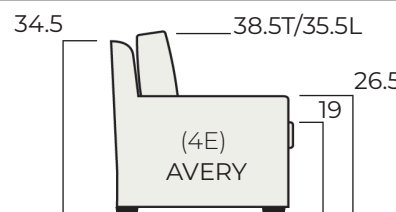

3" BASE 19" Seat Height