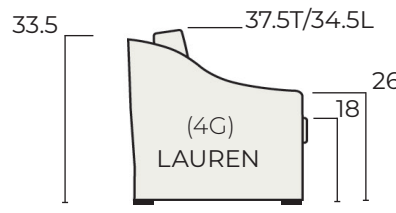

-23 Left Arm Sofa
4-7" ARM 66/72/78/84/90 4-7" ARM
Inside Widths

-22 Right Arm Sofa
66/72/78/84/90 4-7" ARM
Inside Widths

-51 Armless Chair
22/24/26/28/30 Overall Widths

-43 Left Arm Loveseat
4-7" ARM 44/48/52/56/60 4-7" ARM
Inside Widths

-42 Right Arm Loveseat
44/48/52/56/60 4-7" ARM
Inside Widths

-31 Square Corner
36/38/40 Overall Widths/Depths

HOW TO ORDER:

DEPTH	ITEM	INSIDE WIDTH	SEAT HEIGHT-BASE SELECTION	ARM	BACK	BACK FILL
D 36	- 20	/ 90	/ SH18-01	/ 4E	- BL	BD

36	20	Multiple Size Options See Inside Widths Above *USE "XX" For -31	SH18-01 Low Cylinder SH18-02 Low Taper SH18-03 Low Block SH18-G1 Low Hidden SH18-A1 Low Skirt 9" SH18-SW 18" Seat Height Swivel SH19-01 Mid Taper 4.75"W SH19-02 Mid Taper 3.5"W SH19-A1 Mid Skirt 10" SH19-SW 19" Seat Height Swivel SH20-01 Tall Beaded Post SH20-02 Tall Taper SH20-A1 Tall Skirt 11" SH20-SW 20" Seat Height Swivel	4E 4" Track 4G 4" Tux Slope 5A 5" Key 5C 5" Shelter 5F 5" Saddle 6D 6" Track 7B 7" Padded Tux NA Armless Items Use for -31 & -51	* BL - Box Border Low BT - Box Border Tall KL - Knife Edge Low KT - Knife Edge Tall ML - Modern Box Low MT - Modern Box Tall PL - Bed Pillow Low PT - Bed Pillow Tall	BD Blend Down (Standard) FF Fiber Fill *Upcharge to change.
38	22/23					
40	28					
	31					
	40					
	42/43					
	50					
	55					
	56					
	70					

SEAT/ARM/BACK DIMENSIONS BY BASE HEIGHT

2" BASE 18" Seat Height

3" BASE 19" Seat Height

4" BASE 20" Seat Height

D36-23/84/SH19-A1/4G-BT-BD
D36-31/XX/SH19-A1/4G-BT-BD
D36-42/56/SH19-A1/4G-BT-BD
 Lauren Arm / Mid Skirt Base - 19" Seat Height