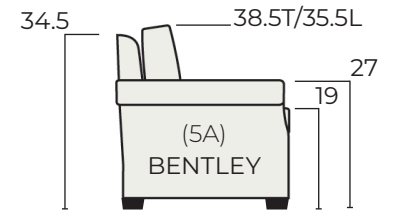

-23 Left Arm Sofa
4-7" ARM 66/72/78/84/90 4-7" ARM
Inside Widths

-22 Right Arm Sofa
66/72/78/84/90 4-7" ARM
Inside Widths

-51 Armless Chair
22/24/26/28/30 Overall Widths

-43 Left Arm Loveseat
4-7" ARM 44/48/52/56/60 4-7" ARM
Inside Widths

-42 Right Arm Loveseat
44/48/52/56/60 4-7" ARM
Inside Widths

-31 Square Corner
36/38/40 Overall Widths/Depths

HOW TO ORDER:

DEPTH	ITEM	INSIDE WIDTH	SEAT HEIGHT-BASE SELECTION	ARM	BACK	BACK FILL
D 36	- 20	/ 90	/ SH18-01	/ 4E	- BL	BD

36	20	Multiple Size Options See Inside Widths Above *USE "XX" For -31	SH18-01 Low Cylinder SH18-02 Low Taper SH18-03 Low Block SH18-G1 Low Hidden SH18-A1 Low Skirt 9" SH18-SW 18" Seat Height Swivel SH19-01 Mid Taper 4.75"W SH19-02 Mid Taper 3.5"W SH19-A1 Mid Skirt 10" SH19-SW 19" Seat Height Swivel SH20-01 Tall Beaded Post SH20-02 Tall Taper SH20-A1 Tall Skirt 11" SH20-SW 20" Seat Height Swivel	4E 4" Track 4G 4" Tux Slope 5A 5" Key 5C 5" Shelter 5F 5" Saddle 6D 6" Track 7B 7" Padded Tux NA Armless Items Use for -31 & -51	* BL - Box Border Low BT - Box Border Tall KL - Knife Edge Low KT - Knife Edge Tall ML - Modern Box Low MT - Modern Box Tall PL - Bed Pillow Low PT - Bed Pillow Tall	BD Blend Down (Standard) FF Fiber Fill *Upcharge to change.
38	22/23					
40	28					
	31					
	40					
	42/43					
	50					
	55					
	56					
	70					

SEAT/ARM/BACK DIMENSIONS BY BASE HEIGHT

2" BASE 18" Seat Height

3" BASE 19" Seat Height

4" BASE 20" Seat Height

D36-23/84/SH19-A1/4G-BT-BD
D36-31/XX/SH19-A1/4G-BT-BD
D36-42/56/SH19-A1/4G-BT-BD
 Lauren Arm / Mid Skirt Base - 19" Seat Height