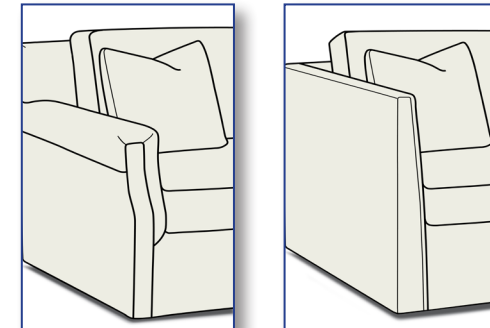

DIMENSIONS

HUNTINGTON HOUSE

ARM OPTIONS (4-7")

(7B) ASHBY
7" Padded Tux Arm

(4E) AVERY
4" Track Arm

(5A) BENTLEY
5" Key Arm

(5C) BRADFORD
5" Shelter Arm

(5F) HARPER
5" Saddle Arm

(4G) LAUREN
4" Tux Slope Arm

(6D) WESTON
6" Track Arm

BASE OPTIONS (3 Seat Heights)

18" SEAT HEIGHT (2" Base Height)

(SH18-01) Low Cylinder
(SH18-02) Low Taper
(SH18-03) Low Block
(SH18-G1) Low Hidden
(SH18-A1) 9" Low Skirt

19" SEAT HEIGHT (3" Base Height)

(SH19-01) Mid Taper 4.75" Wide
(SH19-02) Mid Taper 3.5" Wide
(SH19-A1) 10" Mid Skirt

20" SEAT HEIGHT (4" Base Height)

(SH20-01) Tall Beaded Post
(SH20-02) Tall Taper
(SH20-A1) 11" Tall Skirt

SWIVEL BASE (Chairs Only)

(SH18-SW) 18" Seat Height
(SH19-SW) 19" Seat Height
(SH20-SW) 20" Seat Height

BACK OPTIONS 4 Styles Available Tall & Low Back

(BT)-BOX BORDER BACK TALL
(BL)-BOX BORDER BACK LOW
(PT)-BED PILLOW BACK TALL
(PL)-BED PILLOW BACK LOW
(KT)-KNIFE EDGE BACK TALL
(KL)-KNIFE EDGE BACK LOW
(MT)-MODERN BOX BACK TALL
(ML)-MODERN BOX BACK LOW