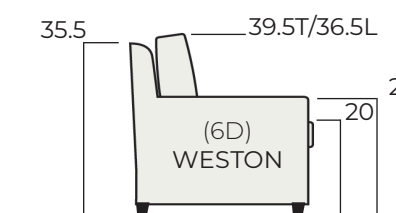

36	20	Multiple Size Options See Inside Widths Above *USE "XX" For -31	SH18-01 Low Cylinder SH18-02 Low Taper SH18-03 Low Block SH18-G1 Low Hidden SH18-A1 Low Skirt 9" SH18-SW 18" Seat Height Swivel SH19-01 Mid Taper 4.75"W SH19-02 Mid Taper 3.5"W SH19-A1 Mid Skirt 10" SH19-SW 19" Seat Height Swivel SH20-01 Tall Beaded Post SH20-02 Tall Taper SH20-A1 Tall Skirt 11" SH20-SW 20" Seat Height Swivel	4E 4" Track 4G 4" Tux Slope 5A 5" Key 5C 5" Shelter 5F 5" Saddle 6D 6" Track 7B 7" Padded Tux NA Armless Items Use for -31 & -51	* BL - Box Border Low BT - Box Border Tall KL - Knife Edge Low KT - Knife Edge Tall ML - Modern Box Low MT - Modern Box Tall PL - Bed Pillow Low PT - Bed Pillow Tall	BD Blend Down (Standard) FF Fiber Fill *Upcharge to change.
38	22/23					
40	28					
	31					
	40					
	42/43					
	50					
	55					
	56					
	70					

SEAT/ARM/BACK DIMENSIONS BY BASE HEIGHT

2" BASE 18" Seat Height

3" BASE 19" Seat Height

4" BASE 20" Seat Height

D36-23/84/SH19-A1/4G-BT-BD
D36-31/XX/SH19-A1/4G-BT-BD
D36-42/56/SH19-A1/4G-BT-BD
 Lauren Arm / Mid Skirt Base - 19" Seat Height

D38-20/90/SH19-01/6D-BL-BD
 Weston Arm / Mid Taper Base - 19" Seat Height

D40-70/78/SH18-03/5C-BT-BD
 Bradford Arm / Low Block Base - 18" Seat Height
 Optional Accent Nails

D38-28/106/SH20-01/5F-BT-BD
 Harper Arm / Tall Beaded Base - 18" Seat Height
 Optional Accent Nails