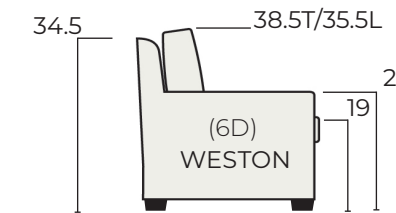

-42 Right Arm Loveseat
44/48/52/56/60 4-7" ARM
Inside Widths

-31 Square Corner
36/38/40 Overall Widths/Depths

HOW TO ORDER:

DEPTH	ITEM	INSIDE WIDTH	SEAT HEIGHT-BASE SELECTION	ARM	BACK	BACK FILL
D 36	- 20	/ 90	/ SH18-01	/ 4E	- BL	BD

36	20	Multiple Size Options See Inside Widths Above *USE "XX" For -31	SH18-01 Low Cylinder SH18-02 Low Taper SH18-03 Low Block SH18-G1 Low Hidden SH18-A1 Low Skirt 9" SH18-SW 18" Seat Height Swivel SH19-01 Mid Taper 4.75"W SH19-02 Mid Taper 3.5"W SH19-A1 Mid Skirt 10" SH19-SW 19" Seat Height Swivel SH20-01 Tall Beaded Post SH20-02 Tall Taper SH20-A1 Tall Skirt 11" SH20-SW 20" Seat Height Swivel	4E 4" Track 4G 4" Tux Slope 5A 5" Key 5C 5" Shelter 5F 5" Saddle 6D 6" Track 7B 7" Padded Tux NA Armless Items Use for -31 & -51	* BL - Box Border Low BT - Box Border Tall KL - Knife Edge Low KT - Knife Edge Tall ML - Modern Box Low MT - Modern Box Tall PL - Bed Pillow Low PT - Bed Pillow Tall	BD Blend Down (Standard) FF Fiber Fill *Upcharge to change.
38	22/23					
40	28					
	31					
	40					
	42/43					
	50					
	55					
	56					
	70					

SEAT/ARM/BACK DIMENSIONS BY BASE HEIGHT

2" BASE 18" Seat Height

3" BASE 19" Seat Height

4" BASE 20" Seat Height

D36-23/84/SH19-A1/4G-BT-BD
D36-31/XX/SH19-A1/4G-BT-BD
D36-42/56/SH19-A1/4G-BT-BD
 Lauren Arm / Mid Skirt Base - 19" Seat Height