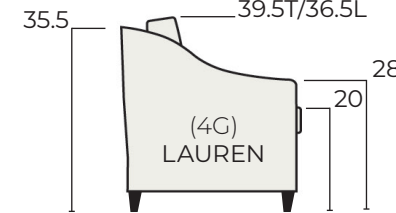

-42 Right Arm Loveseat
44/48/52/56/60 4-7" ARM
Inside Widths

-31 Square Corner
36/38/40 Overall Widths/Depths

HOW TO ORDER:

DEPTH	ITEM	INSIDE WIDTH	SEAT HEIGHT-BASE SELECTION	ARM	BACK	BACK FILL
D 36	- 20	/ 90	/ SH18-01	/ 4E	- BL	BD

36	20	Multiple Size Options See Inside Widths Above *USE "XX" For -31	SH18-01 Low Cylinder SH18-02 Low Taper SH18-03 Low Block SH18-G1 Low Hidden SH18-A1 Low Skirt 9" SH18-SW 18" Seat Height Swivel SH19-01 Mid Taper 4.75"W SH19-02 Mid Taper 3.5"W SH19-A1 Mid Skirt 10" SH19-SW 19" Seat Height Swivel SH20-01 Tall Beaded Post SH20-02 Tall Taper SH20-A1 Tall Skirt 11" SH20-SW 20" Seat Height Swivel	4E 4" Track 4G 4" Tux Slope 5A 5" Key 5C 5" Shelter 5F 5" Saddle 6D 6" Track 7B 7" Padded Tux NA Armless Items Use for -31 & -51	* BL - Box Border Low BT - Box Border Tall KL - Knife Edge Low KT - Knife Edge Tall ML - Modern Box Low MT - Modern Box Tall PL - Bed Pillow Low PT - Bed Pillow Tall	BD Blend Down (Standard) FF Fiber Fill *Upcharge to change.
38	22/23					
40	28					
	31					
	40					
	42/43					
	50					
	55					
	56					
	70					

SEAT/ARM/BACK DIMENSIONS BY BASE HEIGHT

2" BASE 18" Seat Height

3" BASE 19" Seat Height

4" BASE 20" Seat Height

D36-23/84/SH19-A1/4G-BT-BD
D36-31/XX/SH19-A1/4G-BT-BD
D36-42/56/SH19-A1/4G-BT-BD
 Lauren Arm / Mid Skirt Base - 19" Seat Height

D38-20/90/SH19-01/6D-BL-BD
 Weston Arm / Mid Taper Base - 19" Seat Height

D40-70/78/SH18-03/5C-BT-BD
 Bradford Arm / Low Block Base - 18" Seat Height
 Optional Accent Nails

D38-28/106/SH20-01/5F-BT-BD
 Harper Arm / Tall Beaded Base - 18" Seat Height
 Optional Accent Nails