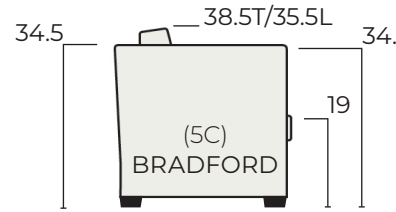

-42 Right Arm Loveseat
44/48/52/56/60 4-7" ARM
Inside Widths

-31 Square Corner
36/38/40 Overall Widths/Depths

HOW TO ORDER:

DEPTH	ITEM	INSIDE WIDTH	SEAT HEIGHT-BASE SELECTION	ARM	BACK	BACK FILL
D 36	- 20	/ 90	/ SH18-01	/ 4E	- BL	BD

36	20	Multiple Size Options See Inside Widths Above *USE "XX" For -31	SH18-01 Low Cylinder SH18-02 Low Taper SH18-03 Low Block SH18-G1 Low Hidden SH18-A1 Low Skirt 9" SH18-SW 18" Seat Height Swivel SH19-01 Mid Taper 4.75"W SH19-02 Mid Taper 3.5"W SH19-A1 Mid Skirt 10" SH19-SW 19" Seat Height Swivel SH20-01 Tall Beaded Post SH20-02 Tall Taper SH20-A1 Tall Skirt 11" SH20-SW 20" Seat Height Swivel	4E 4" Track 4G 4" Tux Slope 5A 5" Key 5C 5" Shelter 5F 5" Saddle 6D 6" Track 7B 7" Padded Tux NA Armless Items Use for -31 & -51	* BL - Box Border Low BT - Box Border Tall KL - Knife Edge Low KT - Knife Edge Tall ML - Modern Box Low MT - Modern Box Tall PL - Bed Pillow Low PT - Bed Pillow Tall	BD Blend Down (Standard) FF Fiber Fill *Upcharge to change.
38	22/23					
40	28					
	31					
	40					
	42/43					
	50					
	55					
	56					
	70					

SEAT/ARM/BACK DIMENSIONS BY BASE HEIGHT

2" BASE 18" Seat Height

3" BASE 19" Seat Height

4" BASE 20" Seat Height

D36-23/84/SH19-A1/4G-BT-BD
D36-31/XX/SH19-A1/4G-BT-BD
D36-42/56/SH19-A1/4G-BT-BD
 Lauren Arm / Mid Skirt Base - 19" Seat Height