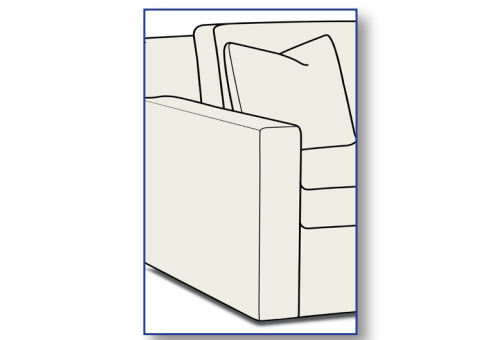

(4G) LAUREN
4" Tux Slope Arm

(6D) WESTON
6" Track Arm

BASE OPTIONS (3 Seat Heights)

18" SEAT HEIGHT (2" Base Height)

(SH18-01) Low Cylinder
(SH18-02) Low Taper
(SH18-03) Low Block
(SH18-G1) Low Hidden
(SH18-A1) 9" Low Skirt

19" SEAT HEIGHT (3" Base Height)

(SH19-01) Mid Taper 4.75" Wide
(SH19-02) Mid Taper 3.5" Wide
(SH19-A1) 10" Mid Skirt

20" SEAT HEIGHT (4" Base Height)

(SH20-01) Tall Beaded Post
(SH20-02) Tall Taper
(SH20-A1) 11" Tall Skirt

SWIVEL BASE (Chairs Only)

(SH18-SW) 18" Seat Height
(SH19-SW) 19" Seat Height
(SH20-SW) 20" Seat Height

BACK OPTIONS 4 Styles Available Tall & Low Back

(BT)-BOX BORDER BACK TALL
(BL)-BOX BORDER BACK LOW
(PT)-BED PILLOW BACK TALL
(PL)-BED PILLOW BACK LOW
(KT)-KNIFE EDGE BACK TALL
(KL)-KNIFE EDGE BACK LOW
(MT)-MODERN BOX BACK TALL
(ML)-MODERN BOX BACK LOW