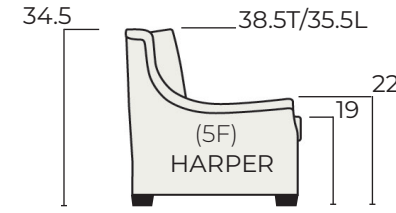

-42 Right Arm Loveseat
44/48/52/56/60 4-7" ARM
Inside Widths

-31 Square Corner
36/38/40 Overall Widths/Depths

HOW TO ORDER:

DEPTH	ITEM	INSIDE WIDTH	SEAT HEIGHT-BASE SELECTION	ARM	BACK	BACK FILL
D 36	- 20	/ 90	/ SH18-01	/ 4E	- BL	BD

36	20	Multiple Size Options See Inside Widths Above *USE "XX" For -31	SH18-01 Low Cylinder SH18-02 Low Taper SH18-03 Low Block SH18-G1 Low Hidden SH18-A1 Low Skirt 9" SH18-SW 18" Seat Height Swivel SH19-01 Mid Taper 4.75"W SH19-02 Mid Taper 3.5"W SH19-A1 Mid Skirt 10" SH19-SW 19" Seat Height Swivel SH20-01 Tall Beaded Post SH20-02 Tall Taper SH20-A1 Tall Skirt 11" SH20-SW 20" Seat Height Swivel	4E 4" Track 4G 4" Tux Slope 5A 5" Key 5C 5" Shelter 5F 5" Saddle 6D 6" Track 7B 7" Padded Tux NA Armless Items Use for -31 & -51	* BL - Box Border Low BT - Box Border Tall KL - Knife Edge Low KT - Knife Edge Tall ML - Modern Box Low MT - Modern Box Tall PL - Bed Pillow Low PT - Bed Pillow Tall	BD Blend Down (Standard) FF Fiber Fill *Upcharge to change.
38	22/23					
40	28					
	31					
	40					
	42/43					
	50					
	55					
	56					
	70					

SEAT/ARM/BACK DIMENSIONS BY BASE HEIGHT

2" BASE 18" Seat Height

3" BASE 19" Seat Height

4" BASE 20" Seat Height

D36-23/84/SH19-A1/4G-BT-BD
D36-31/XX/SH19-A1/4G-BT-BD
D36-42/56/SH19-A1/4G-BT-BD
 Lauren Arm / Mid Skirt Base - 19" Seat Height