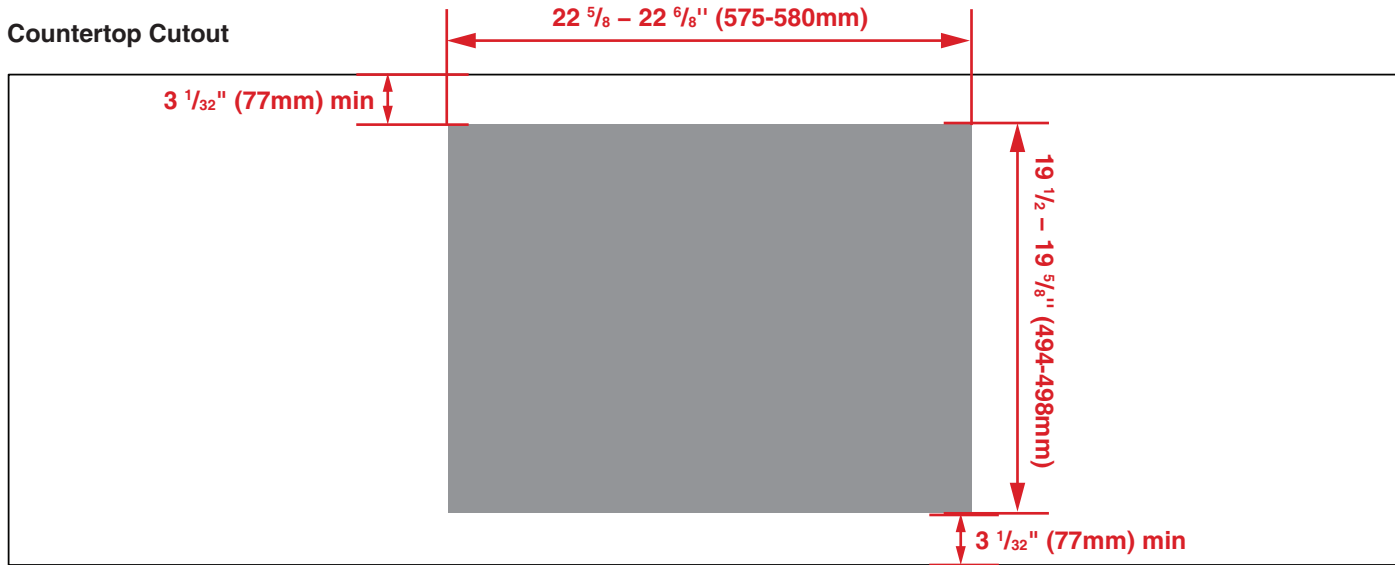

### FEATURES

- Six Cooking Levels per Zone
- Four Vitroceramic Cooking Zones
- Two x 1800W - 7"
- Two x 1200W - 5.5"
- On/off Indicator
- Easy cleaning
- Residual Heat Indicator

GENERAL	
Size	Size 24"
Finish	Frameless Black Glass
Control Type	Control Type Side Knob Control
Fuel Type	Electric
Control Type	Side Knob Control
FEATURES & PERFORMANCE	
Zone Configuration	4 Vitroceramic
Front Left (Standard / Boost)	7" - 1800 W
Rear Left (Standard / Max. Boost)	5.5" - 1200 W
Front Right (Standard / Max. Boost)	5.5" - 1200 W
Rear Right (Standard / Max. Boost)	7" - 1800 W
Residual Heat Indicators	Yes
POWER / RATINGS	
Total Power Consumption	6,000 W
Volts / Frequency	120/240 V, 60 Hz
Min. Circuit Breaker Size	25 A
Electrical Connection	Flexible Conduit, 3-Wire or 4-Wire
DIMENSIONS & WEIGHT	
Product (H x W x D) (in)	2 1/8" x 24 1/8" x 21"
Required Cutout Size (W x D) (in)	22 5/8" - 22 9/8" x 19 1/2" - 19 5/8" in.
Product Weight (lbs)	26 lbs

Top

Side – Side View

Front – Side View

Countertop Cutout

NOTE TO THE INSTALLER: All height, width and depth dimensions are shown in inches (as well as metric). Beko US Inc. reserves the absolute and unrestricted right to change product materials and specifications, at any time, without notice. Please visit our website [www.beko.us](http://www.beko.us) or call 888 352 2356 to verify the latest specifications with final dimensional data and other details prior to installation and making a cutout. Applicable product limited warranty information may be found in accompanying product materials or you may contact your account manager for further details. Proper installation is the responsibility of the installer. Product failure due to improper installation is not covered under the Limited Warranty.