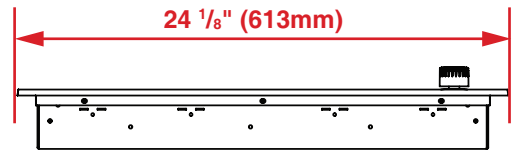

### FEATURES

- Six Cooking Levels per Zone
- Four Vitroceramic Cooking Zones
- Two x 1800W - 7"
- Two x 1200W - 5.5"
- On/off Indicator
- Easy cleaning
- Residual Heat Indicator

GENERAL	
Size	Size 24"
Finish	Frameless Black Glass
Control Type	Control Type Side Knob Control
Fuel Type	Electric
Control Type	Side Knob Control
FEATURES & PERFORMANCE	
Zone Configuration	4 Vitroceramic
Front Left (Standard / Boost)	7" - 1800 W
Rear Left (Standard / Max. Boost)	5.5" - 1200 W
Front Right (Standard / Max. Boost)	5.5" - 1200 W
Rear Right (Standard / Max. Boost)	7" - 1800 W
Residual Heat Indicators	Yes
POWER / RATINGS	
Total Power Consumption	6,000 W
Volts / Frequency	120/240 V, 60 Hz
Min. Circuit Breaker Size	25 A
Electrical Connection	Flexible Conduit, 3-Wire or 4-Wire
DIMENSIONS & WEIGHT	
Product (H x W x D) (in)	2 1/8" x 24 1/8" x 21"
Required Cutout Size (W x D) (in)	22 5/8" - 22 9/8" x 19 1/2" - 19 5/8" in.
Product Weight (lbs)	26 lbs

Top

Side – Side View

Front – Side View

Countertop Cutout

NOTE TO THE INSTALLER: All height, width and depth dimensions are shown in inches (as well as metric). Beko US Inc. reserves the absolute and unrestricted right to change product materials and specifications, at any time, without notice. Please visit our website [www.beko.us](http://www.beko.us) or call 888 352 2356 to verify the latest specifications with final dimensional data and other details prior to installation and making a cutout. Applicable product limited warranty information may be found in accompanying product materials or you may contact your account manager for further details. Proper installation is the responsibility of the installer. Product failure due to improper installation is not covered under the Limited Warranty.