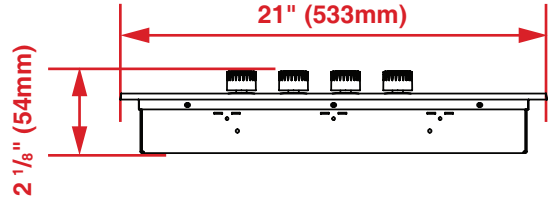

### FEATURES

- Six Cooking Levels per Zone
- Four Vitroceramic Cooking Zones
- Two x 1800W - 7"
- Two x 1200W - 5.5"
- On/off Indicator
- Easy cleaning
- Residual Heat Indicator

GENERAL	
Size	Size 24"
Finish	Frameless Black Glass
Control Type	Control Type Side Knob Control
Fuel Type	Electric
Control Type	Side Knob Control
FEATURES & PERFORMANCE	
Zone Configuration	4 Vitroceramic
Front Left (Standard / Boost)	7" - 1800 W
Rear Left (Standard / Max. Boost)	5.5" - 1200 W
Front Right (Standard / Max. Boost)	5.5" - 1200 W
Rear Right (Standard / Max. Boost)	7" - 1800 W
Residual Heat Indicators	Yes
POWER / RATINGS	
Total Power Consumption	6,000 W
Volts / Frequency	120/240 V, 60 Hz
Min. Circuit Breaker Size	25 A
Electrical Connection	Flexible Conduit, 3-Wire or 4-Wire
DIMENSIONS & WEIGHT	
Product (H x W x D) (in)	2 1/8" x 24 1/8" x 21"
Required Cutout Size (W x D) (in)	22 5/8" - 22 9/8" x 19 1/2" - 19 5/8" in.
Product Weight (lbs)	26 lbs

Top

Side – Side View

Front – Side View

Countertop Cutout

NOTE TO THE INSTALLER: All height, width and depth dimensions are shown in inches (as well as metric). Beko US Inc. reserves the absolute and unrestricted right to change product materials and specifications, at any time, without notice. Please visit our website [www.beko.us](http://www.beko.us) or call 888 352 2356 to verify the latest specifications with final dimensional data and other details prior to installation and making a cutout. Applicable product limited warranty information may be found in accompanying product materials or you may contact your account manager for further details. Proper installation is the responsibility of the installer. Product failure due to improper installation is not covered under the Limited Warranty.