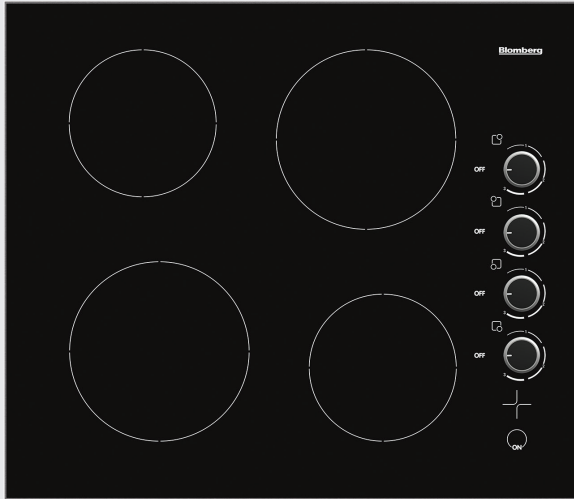

## 24" Knob Control Electric Cooktop

CTE24402

### FEATURES

- Six Cooking Levels per Zone
- Four Vitroceramic Cooking Zones
- Two x 1800W - 7"
- Two x 1200W - 5.5"
- On/off Indicator
- Easy cleaning
- Residual Heat Indicator

GENERAL	
Size	Size 24"
Finish	Frameless Black Glass
Control Type	Control Type Side Knob Control
Fuel Type	Electric
Control Type	Side Knob Control
FEATURES & PERFORMANCE	
Zone Configuration	4 Vitroceramic
Front Left (Standard / Boost)	7" - 1800 W
Rear Left (Standard / Max. Boost)	5.5" - 1200 W
Front Right (Standard / Max. Boost)	5.5" - 1200 W
Rear Right (Standard / Max. Boost)	7" - 1800 W
Residual Heat Indicators	Yes
POWER / RATINGS	
Total Power Consumption	6,000 W
Volts / Frequency	120/240 V, 60 Hz
Min. Circuit Breaker Size	25 A
Electrical Connection	Flexible Conduit, 3-Wire or 4-Wire
DIMENSIONS & WEIGHT	
Product (H x W x D) (in)	2 1/8" x 24 1/8" x 21"
Required Cutout Size (W x D) (in)	22 5/8" - 22 9/8" x 19 1/2" - 19 5/8" in.
Product Weight (lbs)	26 lbs