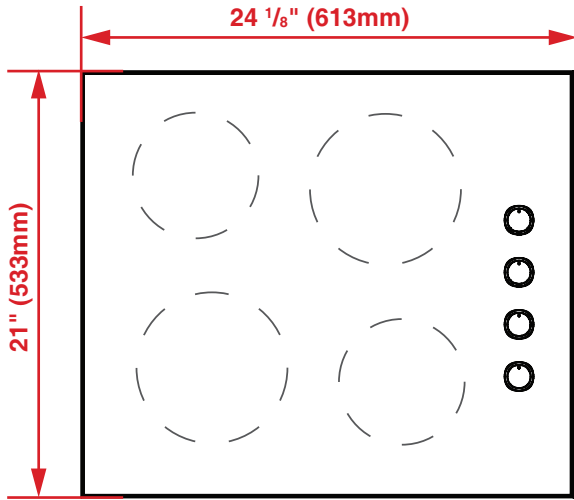

### FEATURES

- Six Cooking Levels per Zone
- Four Vitroceramic Cooking Zones
- Two x 1800W - 7"
- Two x 1200W - 5.5"
- On/off Indicator
- Easy cleaning
- Residual Heat Indicator

GENERAL	
Size	Size 24"
Finish	Frameless Black Glass
Control Type	Control Type Side Knob Control
Fuel Type	Electric
Control Type	Side Knob Control
FEATURES & PERFORMANCE	
Zone Configuration	4 Vitroceramic
Front Left (Standard / Boost)	7" - 1800 W
Rear Left (Standard / Max. Boost)	5.5" - 1200 W
Front Right (Standard / Max. Boost)	5.5" - 1200 W
Rear Right (Standard / Max. Boost)	7" - 1800 W
Residual Heat Indicators	Yes
POWER / RATINGS	
Total Power Consumption	6,000 W
Volts / Frequency	120/240 V, 60 Hz
Min. Circuit Breaker Size	25 A
Electrical Connection	Flexible Conduit, 3-Wire or 4-Wire
DIMENSIONS & WEIGHT	
Product (H x W x D) (in)	2 1/8" x 24 1/8" x 21"
Required Cutout Size (W x D) (in)	22 5/8" - 22 9/8" x 19 1/2" - 19 5/8" in.
Product Weight (lbs)	26 lbs

Top

Side – Side View

Front – Side View

Countertop Cutout

NOTE TO THE INSTALLER: All height, width and depth dimensions are shown in inches (as well as metric). Beko US Inc. reserves the absolute and unrestricted right to change product materials and specifications, at any time, without notice. Please visit our website [www.beko.us](http://www.beko.us) or call 888 352 2356 to verify the latest specifications with final dimensional data and other details prior to installation and making a cutout. Applicable product limited warranty information may be found in accompanying product materials or you may contact your account manager for further details. Proper installation is the responsibility of the installer. Product failure due to improper installation is not covered under the Limited Warranty.